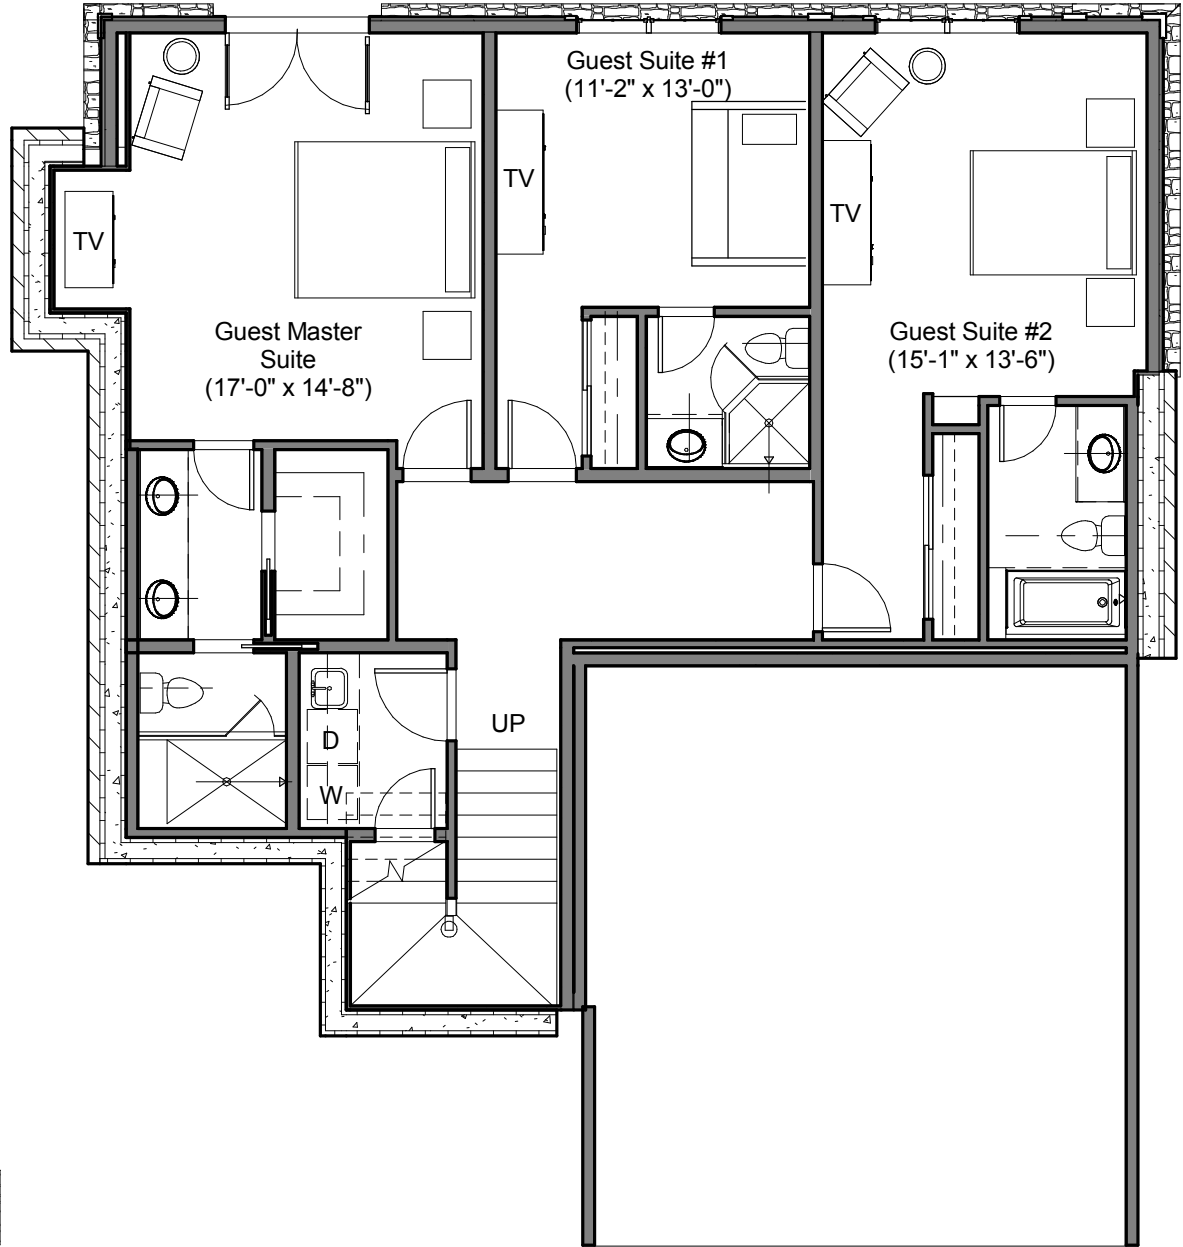

Exterior Patio

Key Plan

# Black Jack - Lower Level

Scale: 1/8" = 1'-0"

\* Dimensions and layouts shown are conceptual in nature and subject to builders discretionary modification without notification.